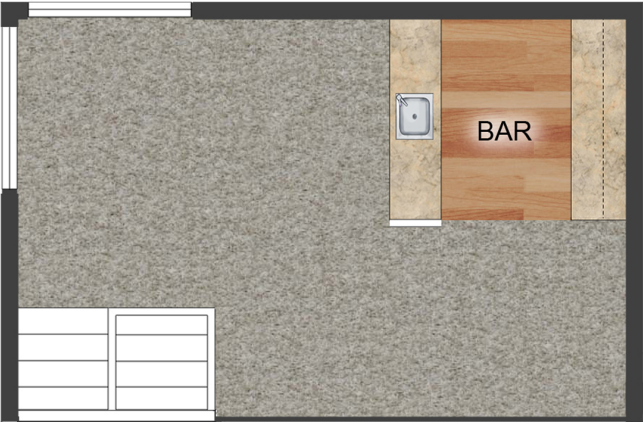

Atlas Main Floor Master End Unit

Total Finished Square Feet: 2,795 (Varies by Unit)

First Level

Washer/dryer and refrigerator not included

Atlas Main Floor Master End Unit

Total Finished Square Feet: 2,795 (Varies by Unit)

Second Level

Third Level

Atlas Basement Options

Finished Basement Option

Unfinished Basement

Atlas End Unit Options

End Unit Third Level Bath Option

End Unit Third Level Bar/Bath Option

End Unit Third Level Bar Option

End Unit Third Level Fireplace Option