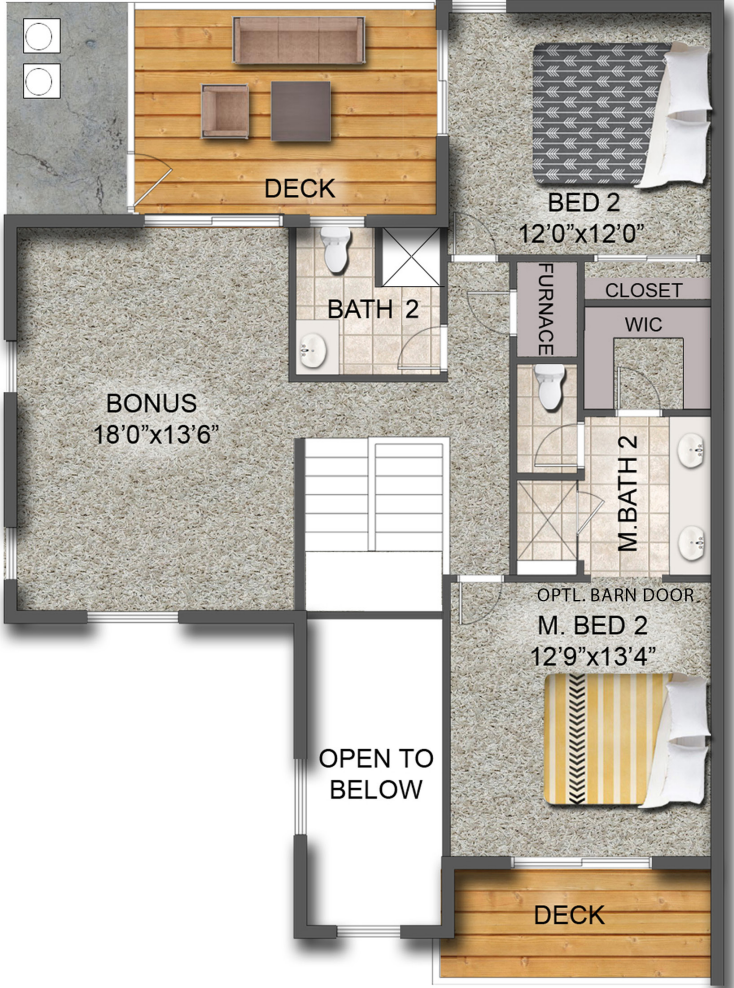

Atlas Series Main Floor Master End Unit

CityHomes at
BOULEVARD ONE
by Koebel Urban Homes

KUH Oneida, LLC reserves the right to modify plans, exterior designs and specifications and may substitute materials and brands of like quality at any time without prior notice. Square footages provided are approximate and subject to change. Effective 5.13.2020

Atlas Main Floor Master End Unit

Total Finished Square Feet: 2,795 (Varies by Unit)

First Level

Washer/dryer and refrigerator not included

Atlas Main Floor Master End Unit

Total Finished Square Feet: 2,795 (Varies by Unit)

Second Level

Third Level

Atlas Basement Options

Finished Basement Option

Unfinished Basement

Atlas End Unit Options

End Unit Third Level Bath Option

End Unit Third Level Bar/Bath Option

End Unit Third Level Bar Option

End Unit Third Level Fireplace Option