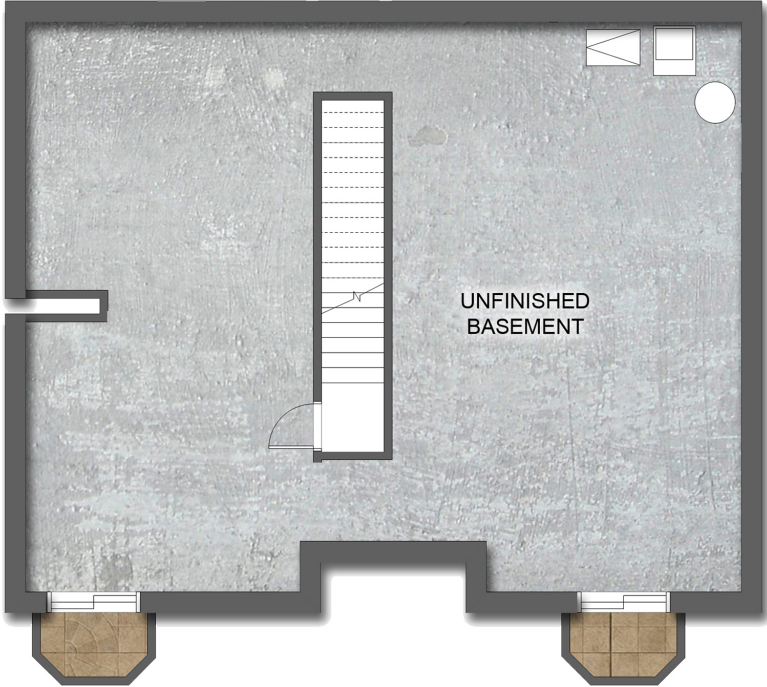

Atlas Main Floor Master End Unit

Total Finished Square Feet: 2,795 (Varies by Unit)

First Level

Washer/dryer and refrigerator not included

Atlas Main Floor Master End Unit

Total Finished Square Feet: 2,795 (Varies by Unit)

Second Level

Third Level

Atlas Basement Options

Finished Basement Option

Unfinished Basement

Atlas End Unit Options

End Unit Third Level Bath Option

End Unit Third Level Bar/Bath Option

End Unit Third Level Bar Option

End Unit Third Level Fireplace Option