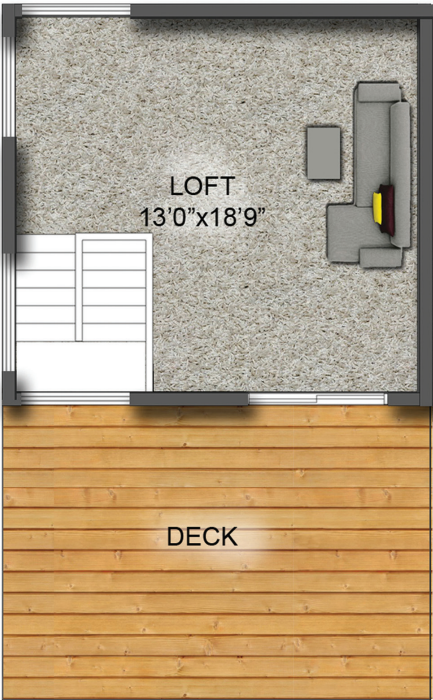

Atlas Series Main Floor Master End Unit

CityHomes at
BOULEVARD ONE
by Koebel Urban Homes

KUH Oneida, LLC reserves the right to modify plans, exterior designs and specifications and may substitute materials and brands of like quality at any time without prior notice. Square footages provided are approximate and subject to change. Effective 5.13.2020

Atlas Main Floor Master End Unit

Total Finished Square Feet: 2,795 (Varies by Unit)

First Level

Washer/dryer and refrigerator not included

Atlas Main Floor Master End Unit

Total Finished Square Feet: 2,795 (Varies by Unit)

Second Level

Third Level

Atlas Basement Options

Finished Basement Option

Unfinished Basement

Atlas End Unit Options

End Unit Third Level Bath Option

End Unit Third Level Bar/Bath Option

End Unit Third Level Bar Option

End Unit Third Level Fireplace Option