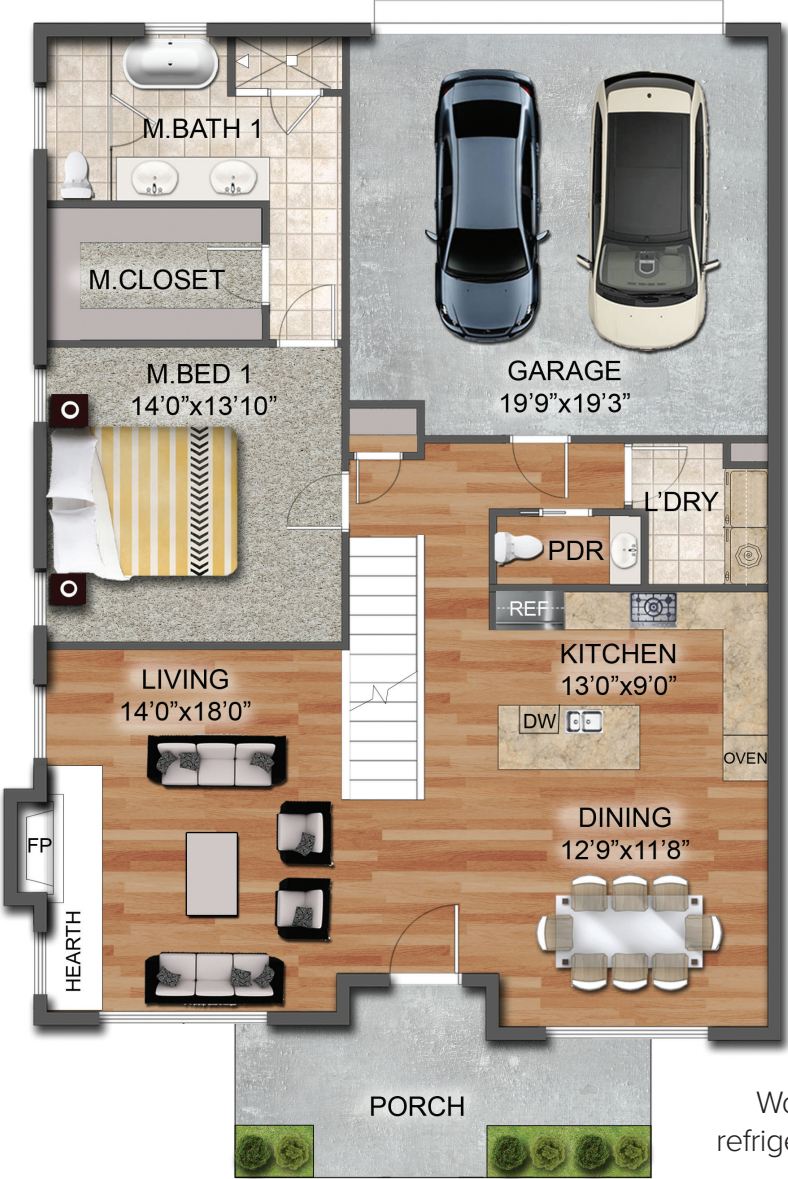

Atlas Series Main Floor Master End Unit

CityHomes at
BOULEVARD ONE
by Koebel Urban Homes

KUH Oneida, LLC reserves the right to modify plans, exterior designs and specifications and may substitute materials and brands of like quality at any time without prior notice. Square footages provided are approximate and subject to change. Effective 5.13.2020

Atlas Main Floor Master End Unit

Total Finished Square Feet: 2,795 (Varies by Unit)

First Level

Washer/dryer and refrigerator not included

Atlas Main Floor Master End Unit

Total Finished Square Feet: 2,795 (Varies by Unit)

Second Level

Third Level

Atlas Basement Options

Finished Basement Option

Unfinished Basement

Atlas End Unit Options

End Unit Third Level Bath Option

End Unit Third Level Bar/Bath Option

End Unit Third Level Bar Option

End Unit Third Level Fireplace Option