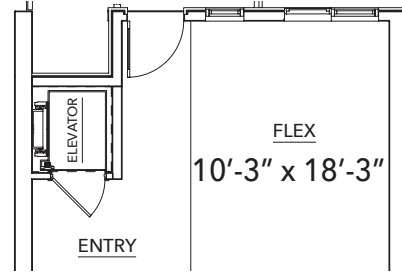

Montmere

AT AUTREY SHORES

A Plan

Finished Square Feet: 2,449

First Floor

First Floor Elevator Option

First Floor Bath Option

First Floor
Bed/Bath Option

Second Floor

Second Floor
Elevator Option

Second Floor
Gourmet Kitchen Option

Third Floor

Third Floor
Elevator Option

Fourth Floor

Fourth Floor
Elevator Option

Fourth Floor Kitchen
Option