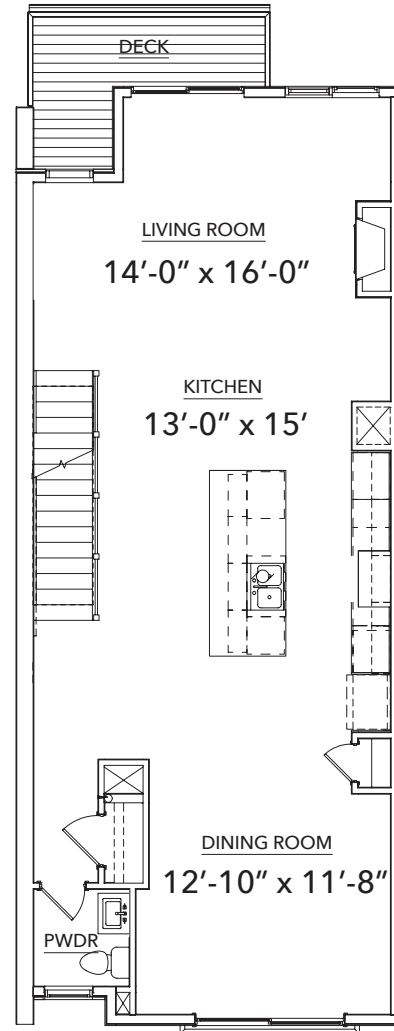

Montmere

AT AUTREY SHORES

A Plan

Finished Square Feet: 2,449

First Floor

First Floor Elevator Option

First Floor Bath Option

First Floor
Bed/Bath Option

Second Floor

Second Floor
Elevator Option

Second Floor
Gourmet Kitchen Option

Third Floor

Third Floor
Elevator Option

Fourth Floor

Fourth Floor
Elevator Option

Fourth Floor Kitchen
Option