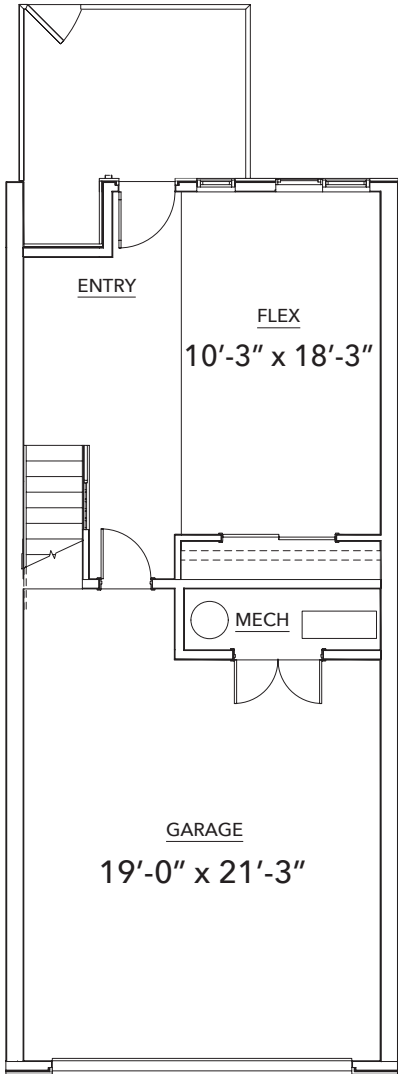

Montmere

AT AUTREY SHORES

A Plan

Finished Square Feet: 2,449

First Floor

First Floor Elevator Option

First Floor Bath Option

First Floor
Bed/Bath Option

Second Floor

Second Floor
Elevator Option

Second Floor
Gourmet Kitchen Option

Third Floor

Third Floor
Elevator Option

Fourth Floor

Fourth Floor
Elevator Option

Fourth Floor Kitchen
Option