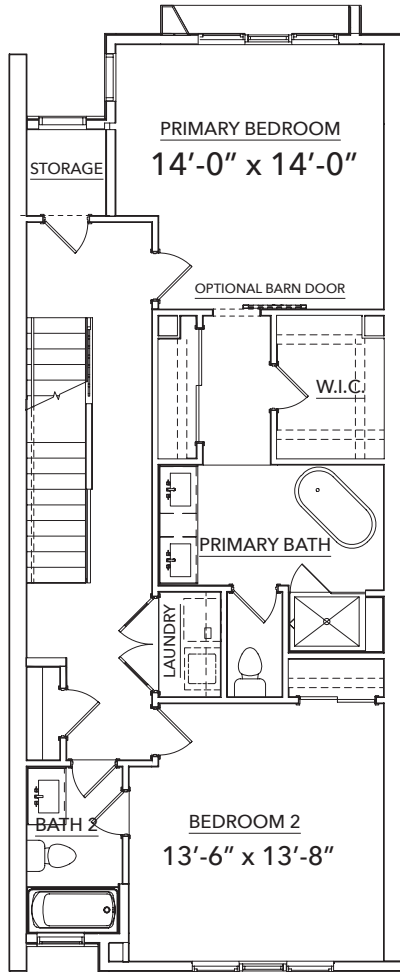

Montmere

AT AUTREY SHORES

A Plan

Finished Square Feet: 2,449

First Floor

First Floor Elevator Option

First Floor Bath Option

First Floor
Bed/Bath Option

Second Floor

Second Floor
Elevator Option

Second Floor
Gourmet Kitchen Option

Third Floor

Third Floor
Elevator Option

Fourth Floor

Fourth Floor
Elevator Option

Fourth Floor Kitchen
Option