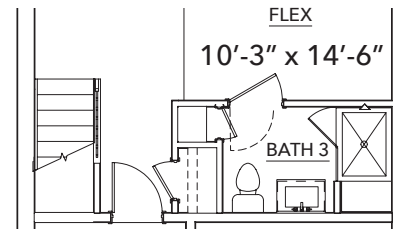

Montmere

AT AUTREY SHORES

A Plan

Finished Square Feet: 2,449

First Floor

First Floor Elevator Option

First Floor Bath Option

First Floor
Bed/Bath Option