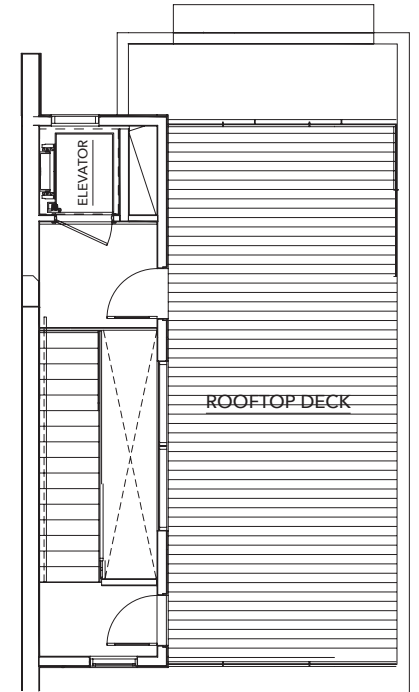

Montmere

AT AUTREY SHORES

A Plan

Finished Square Feet: 2,449

First Floor

First Floor Elevator Option

First Floor Bath Option

First Floor
Bed/Bath Option

Second Floor

Second Floor
Elevator Option

Second Floor
Gourmet Kitchen Option

Third Floor

Third Floor
Elevator Option

Fourth Floor

Fourth Floor
Elevator Option

Fourth Floor Kitchen
Option