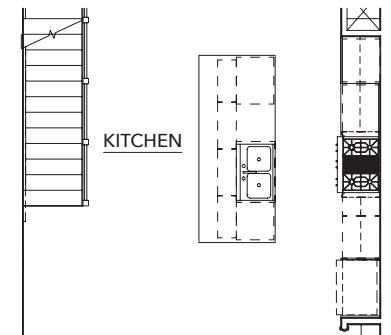

Montmere

AT AUTREY SHORES

A Plan

Finished Square Feet: 2,449

First Floor

First Floor Elevator Option

First Floor Bath Option

First Floor
Bed/Bath Option

Second Floor

Second Floor
Elevator Option

Second Floor
Gourmet Kitchen Option

Third Floor

Third Floor
Elevator Option

Fourth Floor

Fourth Floor
Elevator Option

Fourth Floor Kitchen
Option