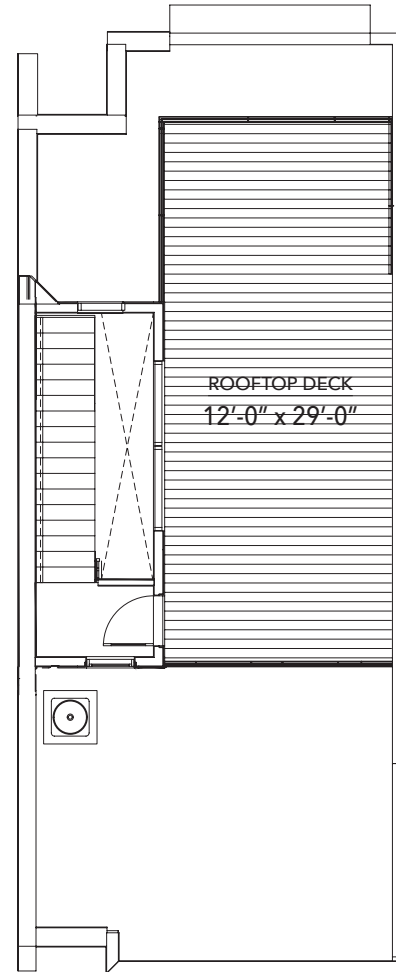

Montmere

AT AUTREY SHORES

A Plan

Finished Square Feet: 2,449

First Floor

First Floor Elevator Option

First Floor Bath Option

First Floor
Bed/Bath Option

Second Floor

Second Floor
Elevator Option

Second Floor
Gourmet Kitchen Option

Third Floor

Third Floor
Elevator Option

Fourth Floor

Fourth Floor
Elevator Option

Fourth Floor Kitchen
Option