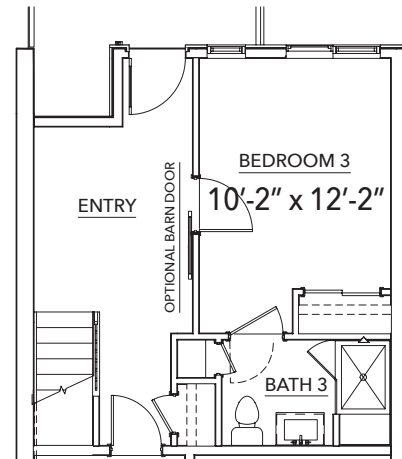

Montmere

AT AUTREY SHORES

A Plan

Finished Square Feet: 2,449

First Floor

First Floor Elevator Option

First Floor Bath Option

First Floor
Bed/Bath Option

Second Floor

Second Floor
Elevator Option

Second Floor
Gourmet Kitchen Option

Third Floor

Third Floor
Elevator Option

Fourth Floor

Fourth Floor
Elevator Option

Fourth Floor Kitchen
Option