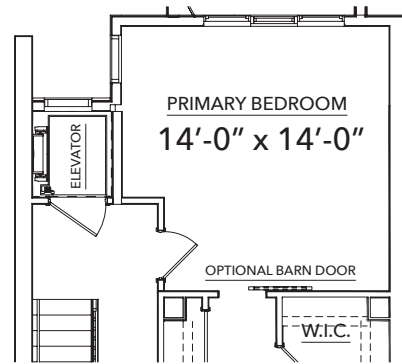

Montmere

AT AUTREY SHORES

A Plan

Finished Square Feet: 2,449

First Floor

First Floor Elevator Option

First Floor Bath Option

First Floor
Bed/Bath Option

Second Floor

Second Floor
Elevator Option

Second Floor
Gourmet Kitchen Option

Third Floor

Third Floor
Elevator Option

Fourth Floor

Fourth Floor
Elevator Option

Fourth Floor Kitchen
Option