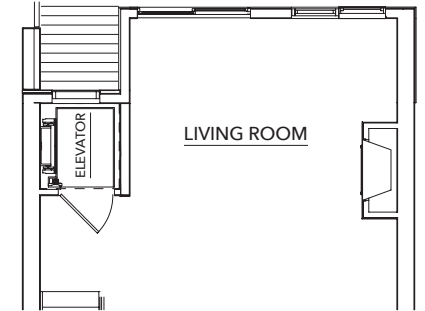

Montmere

AT AUTREY SHORES

A Plan

Finished Square Feet: 2,449

First Floor

First Floor Elevator Option

First Floor Bath Option

First Floor
Bed/Bath Option

Second Floor

Second Floor
Elevator Option

Second Floor
Gourmet Kitchen Option

Third Floor

Third Floor
Elevator Option

Fourth Floor

Fourth Floor
Elevator Option

Fourth Floor Kitchen
Option