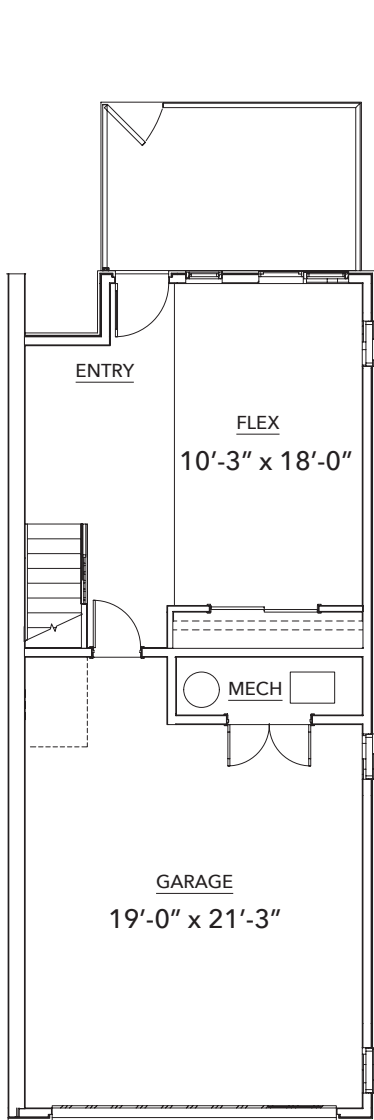

Montmere

AT AUTREY SHORES

B Plan

Finished Square Feet: 2,575

B Plan

First Floor

First Floor Elevator Option

First Floor Bath 3 Option

First Floor
Bed/Bath Option

Second Floor

Second Floor
Elevator Option

Second Floor
Gourmet Kitchen Option

B Plan

Third Floor

Third Floor Elevator Option

Fourth Floor Standard