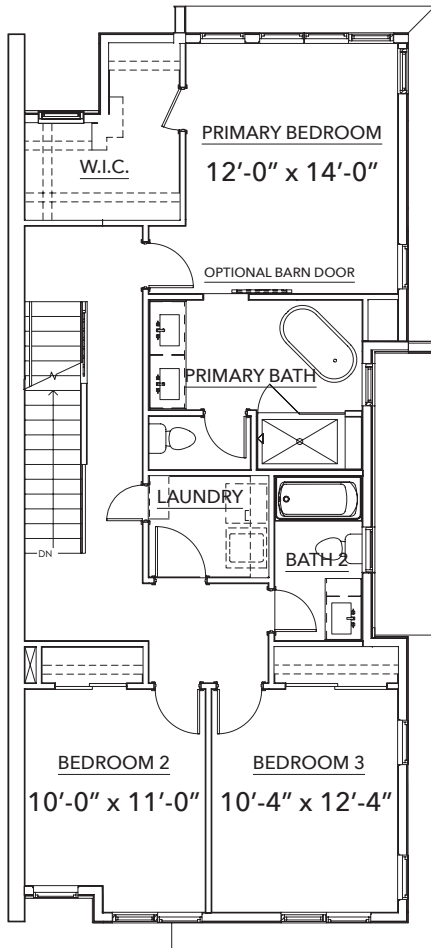

Montmere

AT AUTREY SHORES

B Plan

Finished Square Feet: 2,575

B Plan

First Floor

First Floor Elevator Option

First Floor Bath 3 Option

First Floor
Bed/Bath Option

Second Floor

Second Floor
Elevator Option

Second Floor
Gourmet Kitchen Option

B Plan

Third Floor

Third Floor Elevator Option

Fourth Floor Standard

Fourth Floor Elevator Option

Fourth Floor Kitchen Option