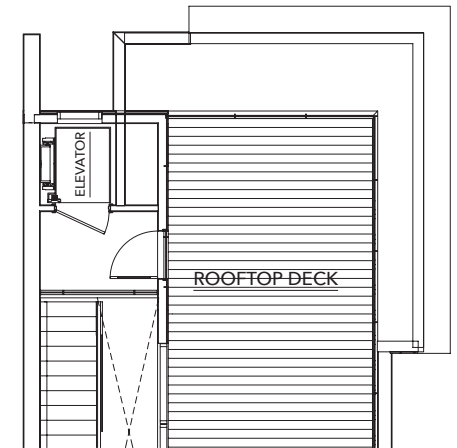

Montmere

AT AUTREY SHORES

B Plan

Finished Square Feet: 2,575

B Plan

First Floor

First Floor Elevator Option

First Floor Bath 3 Option

First Floor
Bed/Bath Option

Second Floor

Second Floor
Elevator Option

Second Floor
Gourmet Kitchen Option

B Plan

Third Floor

Third Floor Elevator Option

Fourth Floor Standard

Fourth Floor Elevator Option

Fourth Floor Kitchen Option