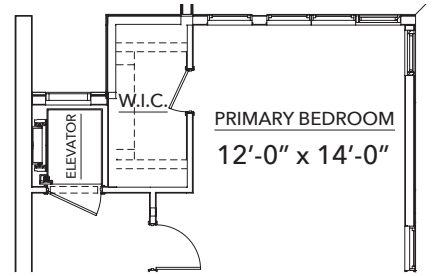

Montmere

AT AUTREY SHORES

B Plan

Finished Square Feet: 2,575

B Plan

First Floor

First Floor Elevator Option

First Floor Bath 3 Option

First Floor
Bed/Bath Option

Second Floor

Second Floor
Elevator Option

Second Floor
Gourmet Kitchen Option

B Plan

Third Floor

Third Floor Elevator Option

Fourth Floor Standard