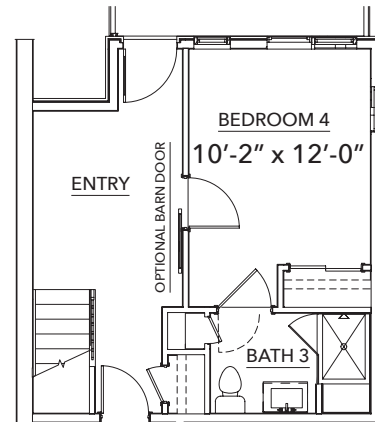

Montmere

AT AUTREY SHORES

B Plan

Finished Square Feet: 2,575

B Plan

First Floor

First Floor Elevator Option

First Floor Bath 3 Option

First Floor
Bed/Bath Option

Second Floor

Second Floor
Elevator Option

Second Floor
Gourmet Kitchen Option

B Plan

Third Floor

Third Floor Elevator Option

Fourth Floor Standard