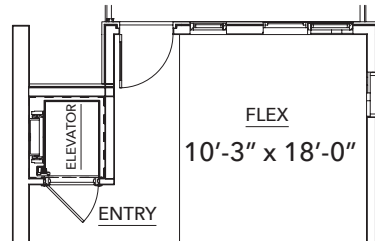

Montmere

AT AUTREY SHORES

B Plan

Finished Square Feet: 2,575

B Plan

First Floor

First Floor Elevator Option

First Floor Bath 3 Option

First Floor
Bed/Bath Option

Second Floor

Second Floor
Elevator Option

Second Floor
Gourmet Kitchen Option

B Plan

Third Floor

Third Floor Elevator Option

Fourth Floor Standard