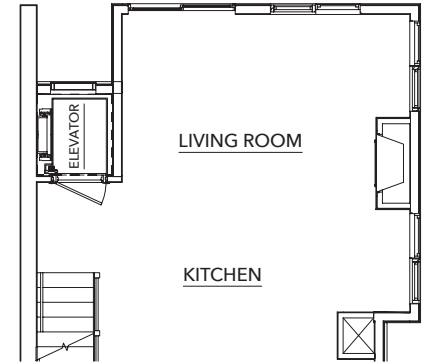

Montmere

AT AUTREY SHORES

B Plan

Finished Square Feet: 2,575

B Plan

First Floor

First Floor Elevator Option

First Floor Bath 3 Option

First Floor
Bed/Bath Option

Second Floor

Second Floor
Elevator Option

Second Floor
Gourmet Kitchen Option

B Plan

Third Floor

Third Floor Elevator Option

Fourth Floor Standard

Fourth Floor Elevator Option

Fourth Floor Kitchen Option