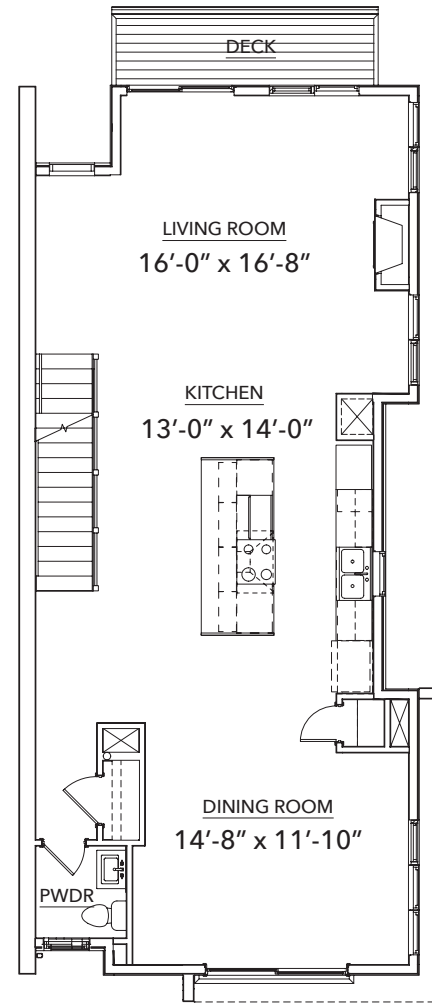

Montmere

AT AUTREY SHORES

B Plan

Finished Square Feet: 2,575

B Plan

First Floor

First Floor Elevator Option

First Floor Bath 3 Option

First Floor
Bed/Bath Option

Second Floor

Second Floor
Elevator Option

Second Floor
Gourmet Kitchen Option

B Plan

Third Floor

Third Floor Elevator Option

Fourth Floor Standard

Fourth Floor Elevator Option

Fourth Floor Kitchen Option