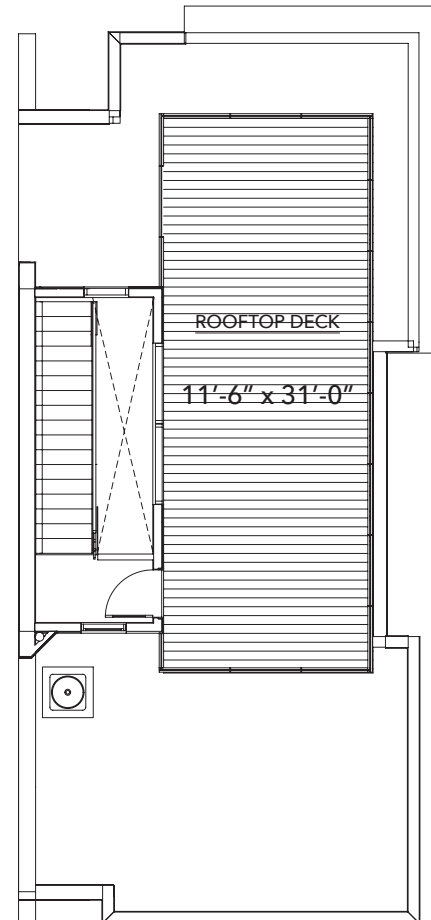

Montmere

AT AUTREY SHORES

B Plan

Finished Square Feet: 2,575

B Plan

First Floor

First Floor Elevator Option

First Floor Bath 3 Option

First Floor
Bed/Bath Option

Second Floor

Second Floor
Elevator Option

Second Floor
Gourmet Kitchen Option

B Plan

Third Floor

Third Floor Elevator Option

Fourth Floor Standard

Fourth Floor Elevator Option

Fourth Floor Kitchen Option