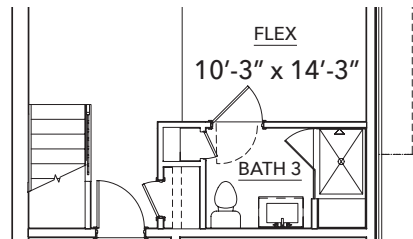

Montmere

AT AUTREY SHORES

B Plan

Finished Square Feet: 2,575

B Plan

First Floor

First Floor Elevator Option

First Floor Bath 3 Option

First Floor
Bed/Bath Option

Second Floor

Second Floor
Elevator Option

Second Floor
Gourmet Kitchen Option

B Plan

Third Floor

Third Floor Elevator Option

Fourth Floor Standard