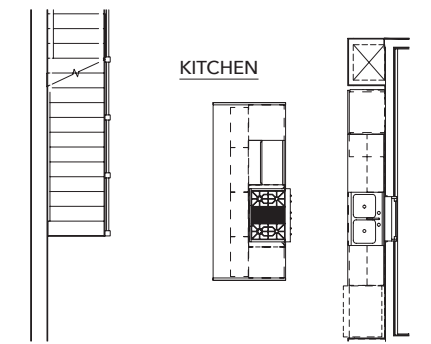

Montmere

AT AUTREY SHORES

B Plan

Finished Square Feet: 2,575

B Plan

First Floor

First Floor Elevator Option

First Floor Bath 3 Option

First Floor
Bed/Bath Option

Second Floor

Second Floor
Elevator Option

Second Floor
Gourmet Kitchen Option

B Plan

Third Floor

Third Floor Elevator Option

Fourth Floor Standard