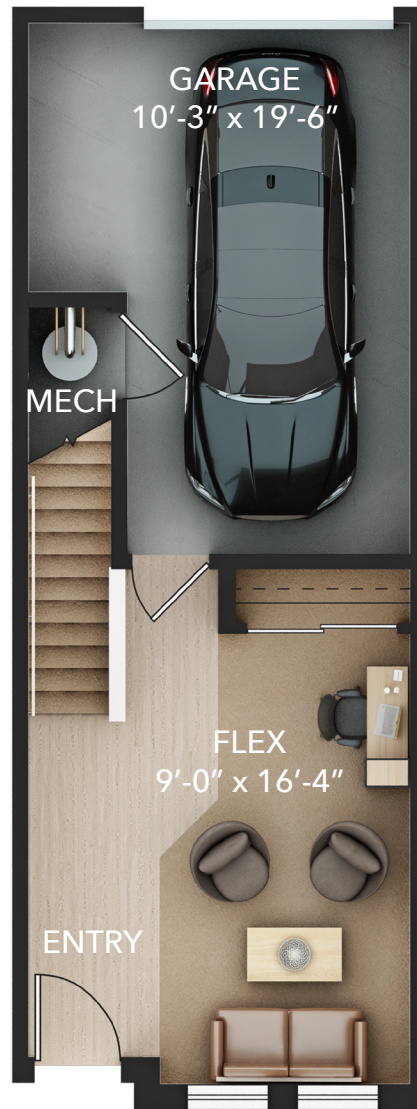

PRELUDE

AT TAVA WATERS

A Plan

Finished Square Feet: 1,253

Finished Square Feet With Flex Option: 1,460

A Plan

First Floor Standard

First Floor Flex

First Floor Bath & Flex

First Floor Bath & Bed

A Plan

Second Floor Standard

Second Floor
Fireplace Option

Third Floor Standard

Third Floor
Closet Option

A Plan

Roof Deck