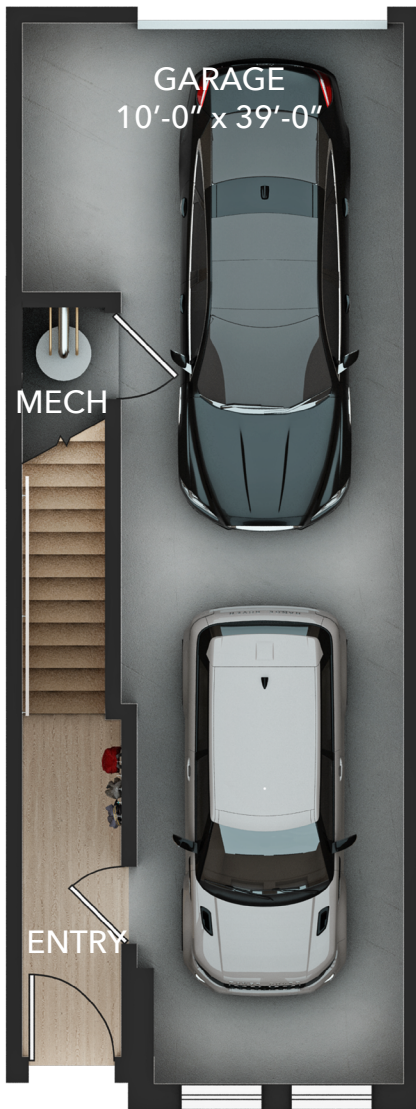

PRELUDE

AT TAVA WATERS

A Plan

Finished Square Feet: 1,253

Finished Square Feet With Flex Option: 1,460

A Plan

First Floor Standard

First Floor Flex

First Floor Bath & Flex

First Floor Bath & Bed

A Plan

Second Floor Standard

Second Floor
Fireplace Option

Third Floor Standard

Third Floor
Closet Option

A Plan

Roof Deck