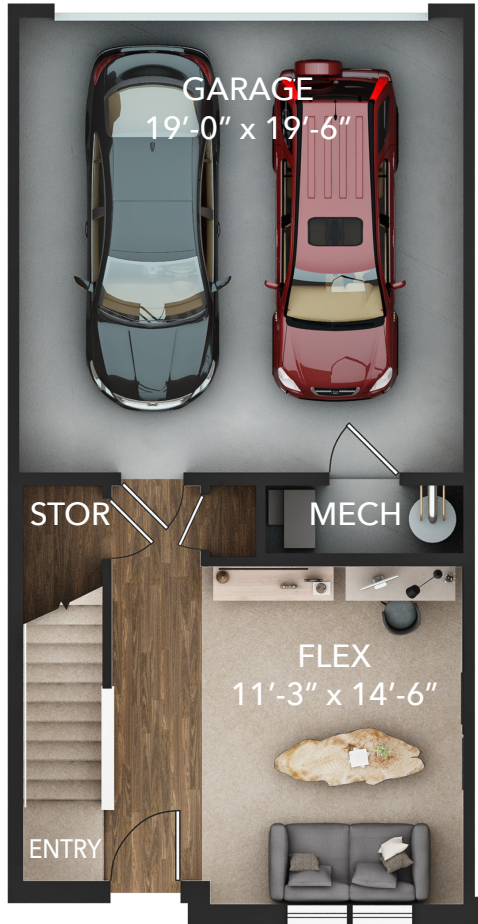

PRELUDE

AT TAVA WATERS

B Plan

Finished Square Feet: 1,816

B Plan

First Floor Standard

First Floor Bath & Flex

First Floor Bath & Bed

First Floor End Plan

B Plan

Second Floor Standard

Second Floor End Plan

Second Floor Fireplace Option

Third Floor Standard

Third Floor End Plan

B Plan

Roof Deck

Roof Deck End Plan