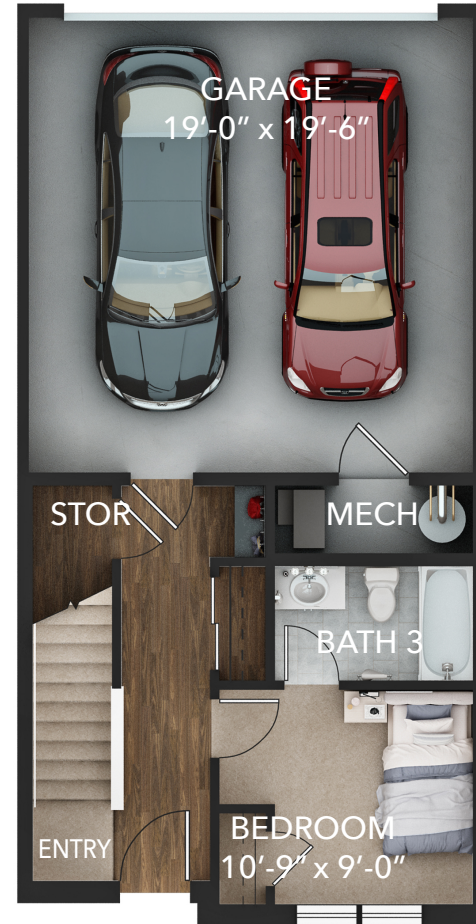

PRELUDE

AT TAVA WATERS

B Plan

Finished Square Feet: 1,816

B Plan

First Floor Standard

First Floor Bath & Flex

First Floor Bath & Bed

First Floor End Plan

B Plan

Second Floor Standard

Second Floor End Plan

Second Floor Fireplace Option

Third Floor Standard

Third Floor End Plan

B Plan

Roof Deck

Roof Deck End Plan