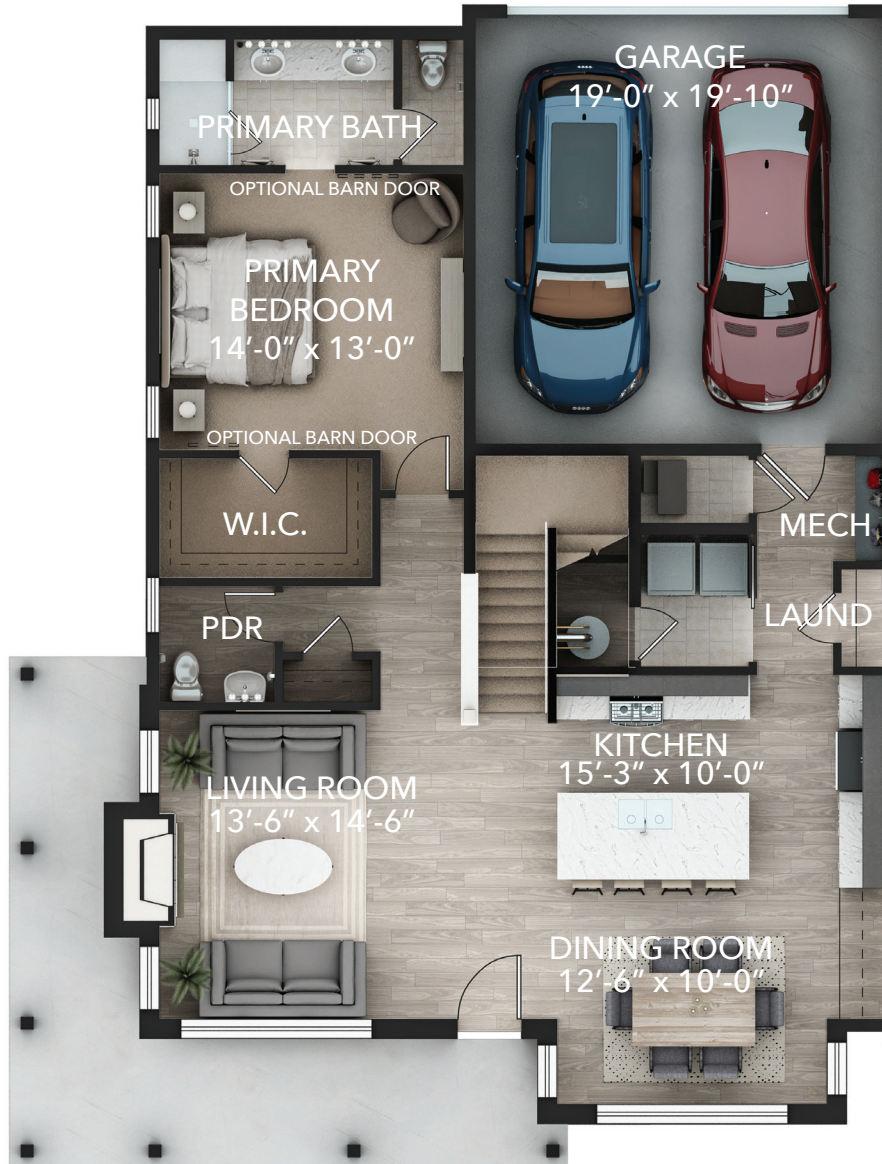

PRELUDE

AT TAVA WATERS

C Plan

Finished Square Feet: 2,060

C Plan

First Floor Standard

Accessible Primary Option

Optional Side Door

C Plan

Second Floor Standard

Second Floor - Bedroom Option

Second Floor - Fireplace Option

Second Floor - Shower Option