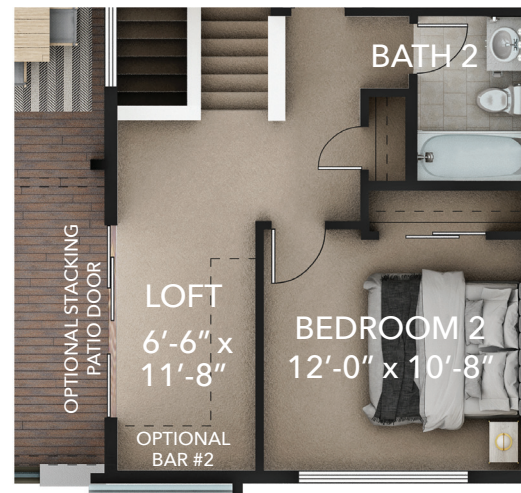

PRELUDE

AT TAVA WATERS

C Plan

Finished Square Feet: 2,060

C Plan

First Floor Standard

Accessible Primary Option

Optional Side Door

C Plan

Second Floor Standard

Second Floor - Bedroom Option

Second Floor - Fireplace Option

Second Floor - Shower Option