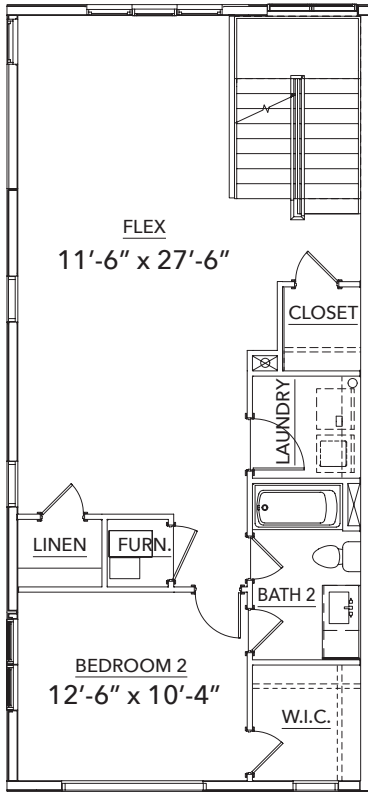

Montmere

AT AUTREY SHORES

C Plan

Finished Square Feet: 2,979

First Floor

First Floor
Elevator
Option

First Floor Suite Option

Second Floor

C Plan

Third Floor

Third Floor
Primary Bedroom Option

Third Floor
Elevator Option

Fourth Floor Deck

Fourth Floor Elevator Option

Fourth Floor Kitchen Option