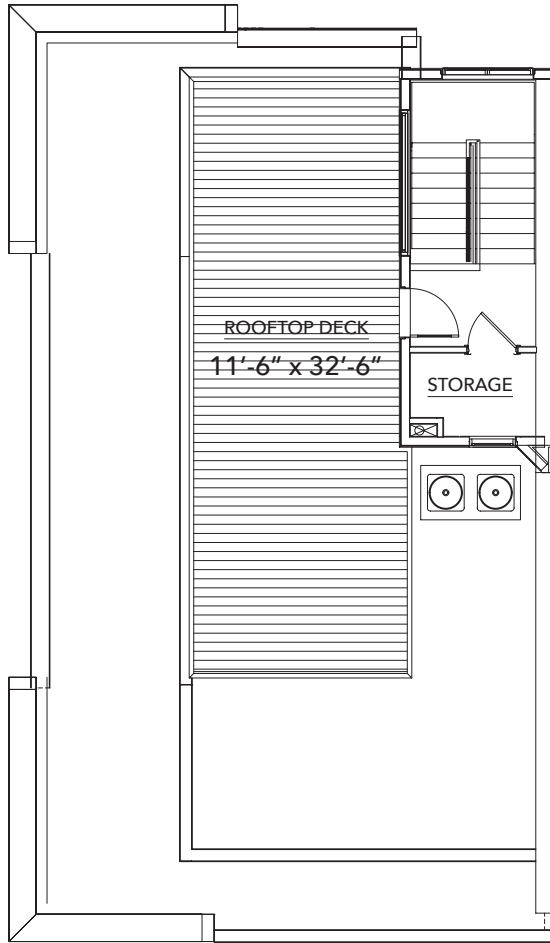

Montmere

AT AUTREY SHORES

C Plan

Finished Square Feet: 2,979

First Floor

First Floor
Elevator
Option

First Floor Suite Option

Second Floor

C Plan

Third Floor

Third Floor
Primary Bedroom Option

Third Floor
Elevator Option

Fourth Floor Deck

Fourth Floor Elevator Option

Fourth Floor Kitchen Option