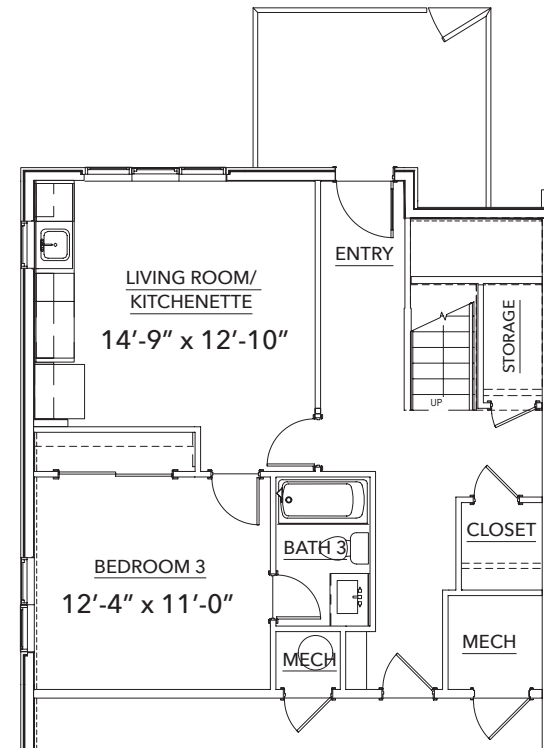

Montmere

AT AUTREY SHORES

C Plan

Finished Square Feet: 2,979

First Floor

First Floor
Elevator
Option

First Floor Suite Option

Second Floor

C Plan

Third Floor

Third Floor
Primary Bedroom Option

Third Floor
Elevator Option

Fourth Floor Deck

Fourth Floor Elevator Option

Fourth Floor Kitchen Option