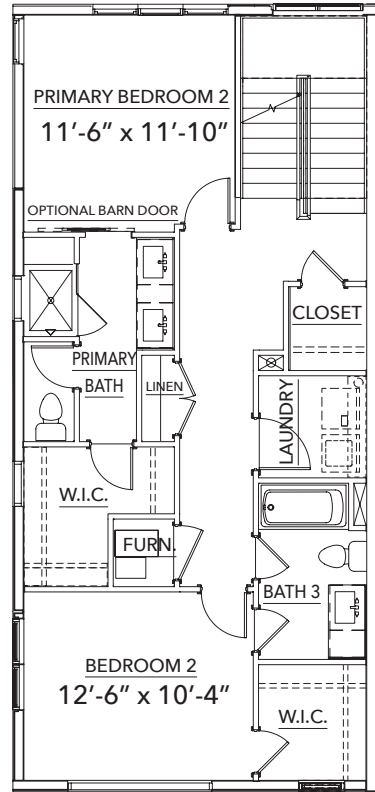

Montmere

AT AUTREY SHORES

C Plan

Finished Square Feet: 2,979

First Floor

First Floor
Elevator
Option

First Floor Suite Option

Second Floor

C Plan

Third Floor

Third Floor
Primary Bedroom Option

Third Floor
Elevator Option

Fourth Floor Deck

Fourth Floor Elevator Option

Fourth Floor Kitchen Option