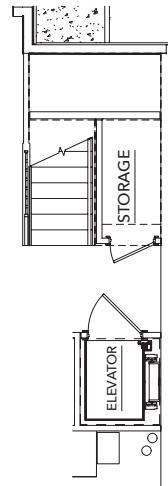

Montmere

AT AUTREY SHORES

C Plan

Finished Square Feet: 2,979

First Floor

First Floor
Elevator
Option

First Floor Suite Option

Second Floor

C Plan

Third Floor

Third Floor
Primary Bedroom Option

Third Floor
Elevator Option

Fourth Floor Deck

Fourth Floor Elevator Option

Fourth Floor Kitchen Option