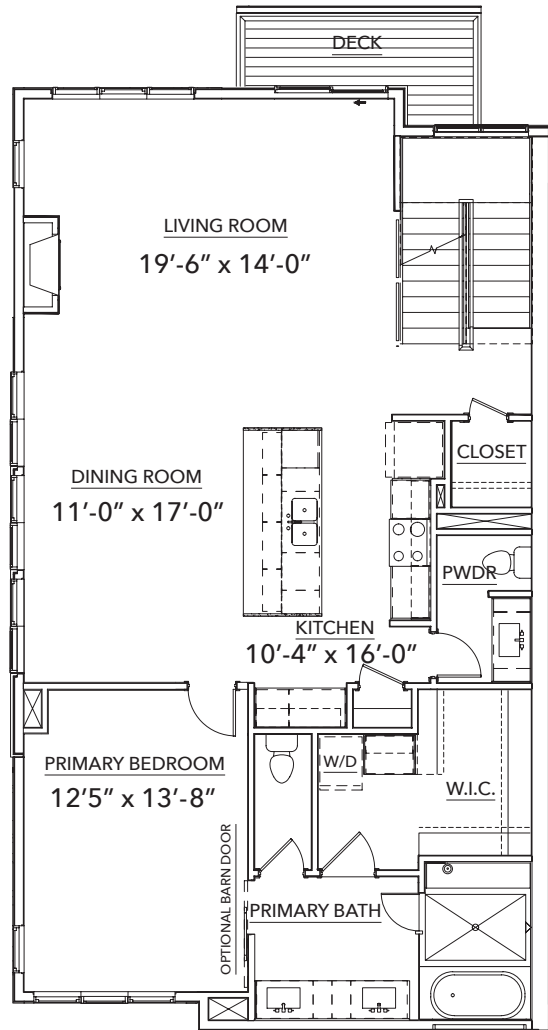

Montmere

AT AUTREY SHORES

C Plan

Finished Square Feet: 2,979

First Floor

First Floor
Elevator
Option

First Floor Suite Option

Second Floor

C Plan

Third Floor

Third Floor
Primary Bedroom Option

Third Floor
Elevator Option

Fourth Floor Deck

Fourth Floor Elevator Option

Fourth Floor Kitchen Option