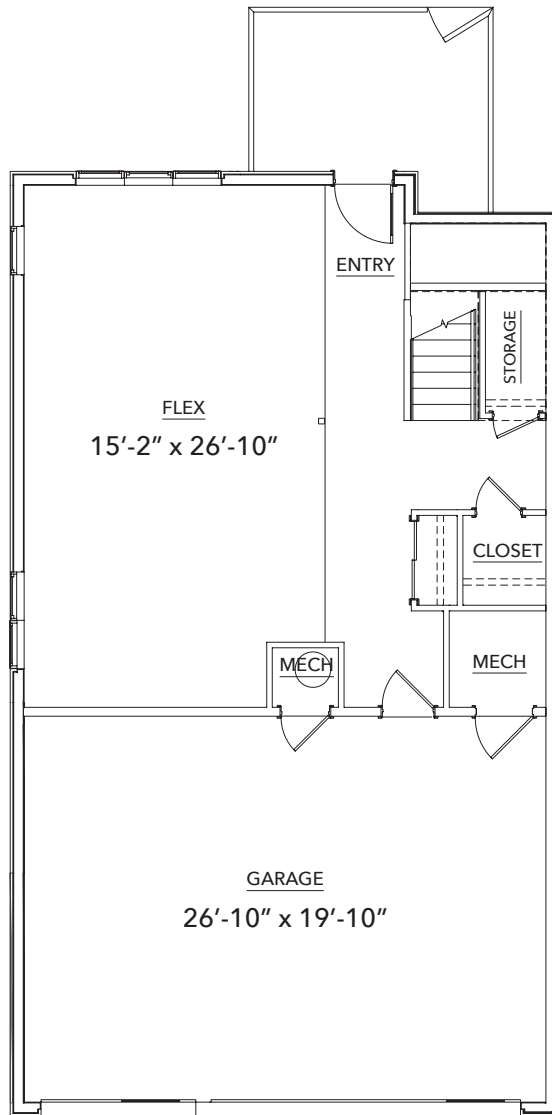

Montmere

AT AUTREY SHORES

C Plan

Finished Square Feet: 2,979

First Floor

First Floor
Elevator
Option

First Floor Suite Option

Second Floor

C Plan

Third Floor

Third Floor
Primary Bedroom Option

Third Floor
Elevator Option

Fourth Floor Deck

Fourth Floor Elevator Option

Fourth Floor Kitchen Option