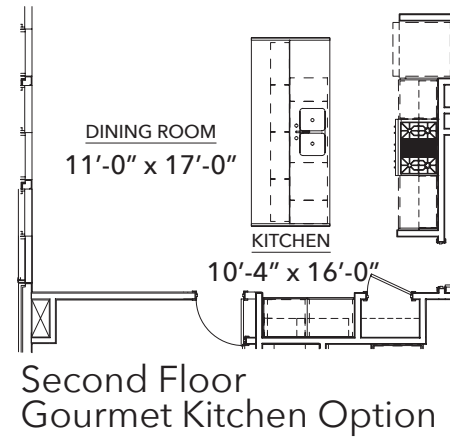

Montmere

AT AUTREY SHORES

C Plan

Finished Square Feet: 2,979

First Floor

First Floor
Elevator
Option

First Floor Suite Option

Second Floor

C Plan

Third Floor

Third Floor
Primary Bedroom Option

Third Floor
Elevator Option

Fourth Floor Deck

Fourth Floor Elevator Option

Fourth Floor Kitchen Option